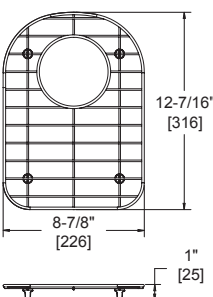

### FEATURES

- Nickel-bearing stainless steel
- Bright finish
- Gray feet
- Designed to fit specific sink bowl geometry
- Dishwasher safe

**GBG1318SS**  
Fits bowl size 13-1/2" X 18"

**GBG1414SS**  
Fits bowl size 14" X 14"

**GBG1415SS**  
Fits bowl size 14" X 15-3/4"

**GBG2115SS**  
Fits bowl size 21" X 15-3/4"

**GBG2816SS**  
Fits bowl size 28" X 15-3/4"

**GOBG1115SS**  
Fits bowl size 11-1/2" X 15"  
(For rear drain placement)

**GOBG1415SS**  
Fits bowl size 14" X 15-3/4"  
(For rear drain placement)

**GOBG1617SS**  
Fits bowl size 16" X 17-1/2"  
(For rear drain placement)

**GOBG2115SS**  
Fits bowl size 21" X 15-3/4"  
(For rear drain placement)

**GOBG2118SS**  
Fits bowl size 21" X 18-5/8"  
(For rear drain placement)

**GOBG2816SS**  
Fits bowl size 28" X 15-3/4"  
(For rear drain placement)