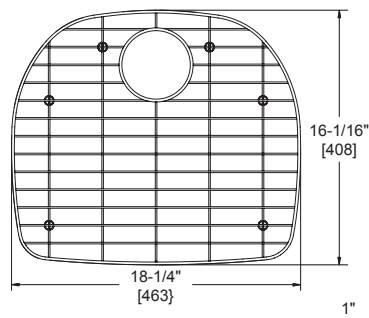

### FEATURES

- Nickel-bearing stainless steel
- Bright finish
- Gray feet
- Designed to fit specific sink bowl geometry
- Dishwasher safe

**GBG1318SS**  
Fits bowl size 13-1/2" X 18"

**GBG1414SS**  
Fits bowl size 14" X 14"

**GBG1415SS**  
Fits bowl size 14" X 15-3/4"

**GBG2115SS**  
Fits bowl size 21" X 15-3/4"

**GBG2816SS**  
Fits bowl size 28" X 15-3/4"

**GOBG1115SS**  
Fits bowl size 11-1/2" X 15"  
(For rear drain placement)

**GOBG1415SS**  
Fits bowl size 14" X 15-3/4"  
(For rear drain placement)

**GOBG1617SS**  
Fits bowl size 16" X 17-1/2"  
(For rear drain placement)

**GOBG2115SS**  
Fits bowl size 21" X 15-3/4"  
(For rear drain placement)

**GOBG2118SS**  
Fits bowl size 21" X 18-5/8"  
(For rear drain placement)

**GOBG2816SS**  
Fits bowl size 28" X 15-3/4"  
(For rear drain placement)