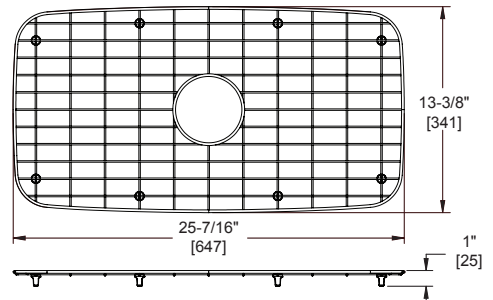

### FEATURES

- Nickel-bearing stainless steel
- Bright finish
- Gray feet
- Designed to fit specific sink bowl geometry
- Dishwasher safe

**GBG1318SS**  
Fits bowl size 13-1/2" X 18"

**GBG1414SS**  
Fits bowl size 14" X 14"

**GBG1415SS**  
Fits bowl size 14" X 15-3/4"

**GBG2115SS**  
Fits bowl size 21" X 15-3/4"

**GBG2816SS**  
Fits bowl size 28" X 15-3/4"

**GOBG1115SS**  
Fits bowl size 11-1/2" X 15"  
(For rear drain placement)

**GOBG1415SS**  
Fits bowl size 14" X 15-3/4"  
(For rear drain placement)

**GOBG1617SS**  
Fits bowl size 16" X 17-1/2"  
(For rear drain placement)

**GOBG2115SS**  
Fits bowl size 21" X 15-3/4"  
(For rear drain placement)

**GOBG2118SS**  
Fits bowl size 21" X 18-5/8"  
(For rear drain placement)

**GOBG2816SS**  
Fits bowl size 28" X 15-3/4"  
(For rear drain placement)