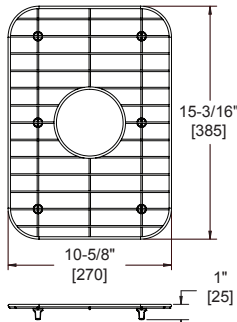

### FEATURES

- Nickel-bearing stainless steel
- Bright finish
- Gray feet
- Designed to fit specific sink bowl geometry
- Dishwasher safe

**GBG1318SS**  
Fits bowl size 13-1/2" X 18"

**GBG1414SS**  
Fits bowl size 14" X 14"

**GBG1415SS**  
Fits bowl size 14" X 15-3/4"

**GBG2115SS**  
Fits bowl size 21" X 15-3/4"

**GBG2816SS**  
Fits bowl size 28" X 15-3/4"

**GOBG1115SS**  
Fits bowl size 11-1/2" X 15"  
(For rear drain placement)

**GOBG1415SS**  
Fits bowl size 14" X 15-3/4"  
(For rear drain placement)

**GOBG1617SS**  
Fits bowl size 16" X 17-1/2"  
(For rear drain placement)

**GOBG2115SS**  
Fits bowl size 21" X 15-3/4"  
(For rear drain placement)

**GOBG2118SS**  
Fits bowl size 21" X 18-5/8"  
(For rear drain placement)

**GOBG2816SS**  
Fits bowl size 28" X 15-3/4"  
(For rear drain placement)