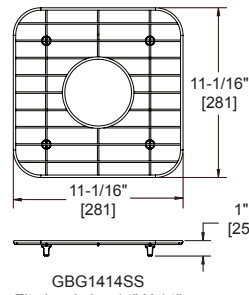

### FEATURES

- Nickel-bearing stainless steel
- Bright finish
- Gray feet
- Designed to fit specific sink bowl geometry
- Dishwasher safe

**GBG1318SS**  
Fits bowl size 13-1/2" X 18"

**GBG1414SS**  
Fits bowl size 14" X 14"

**GBG1415SS**  
Fits bowl size 14" X 15-3/4"

**GBG2115SS**  
Fits bowl size 21" X 15-3/4"

**GBG2816SS**  
Fits bowl size 28" X 15-3/4"

**GOBG1115SS**  
Fits bowl size 11-1/2" X 15"  
(For rear drain placement)

**GOBG1415SS**  
Fits bowl size 14" X 15-3/4"  
(For rear drain placement)

**GOBG1617SS**  
Fits bowl size 16" X 17-1/2"  
(For rear drain placement)

**GOBG2115SS**  
Fits bowl size 21" X 15-3/4"  
(For rear drain placement)

**GOBG2118SS**  
Fits bowl size 21" X 18-5/8"  
(For rear drain placement)

**GOBG2816SS**  
Fits bowl size 28" X 15-3/4"  
(For rear drain placement)