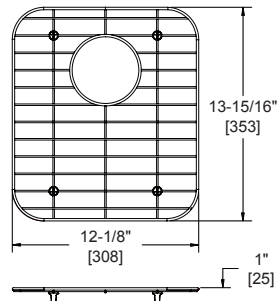

### FEATURES

- Nickel-bearing stainless steel
- Bright finish
- Gray feet
- Designed to fit specific sink bowl geometry
- Dishwasher safe

**GBG1318SS**  
Fits bowl size 13-1/2" X 18"

**GBG1414SS**  
Fits bowl size 14" X 14"

**GBG1415SS**  
Fits bowl size 14" X 15-3/4"

**GBG2115SS**  
Fits bowl size 21" X 15-3/4"

**GBG2816SS**  
Fits bowl size 28" X 15-3/4"

**GOBG1115SS**  
Fits bowl size 11-1/2" X 15"  
(For rear drain placement)

**GOBG1415SS**  
Fits bowl size 14" X 15-3/4"  
(For rear drain placement)

**GOBG1617SS**  
Fits bowl size 16" X 17-1/2"  
(For rear drain placement)

**GOBG2115SS**  
Fits bowl size 21" X 15-3/4"  
(For rear drain placement)

**GOBG2118SS**  
Fits bowl size 21" X 18-5/8"  
(For rear drain placement)

**GOBG2816SS**  
Fits bowl size 28" X 15-3/4"  
(For rear drain placement)