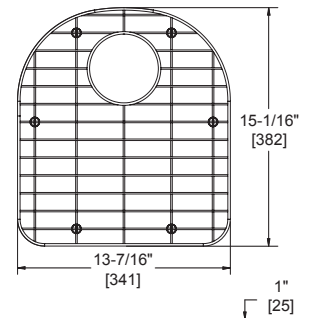

### FEATURES

- Nickel-bearing stainless steel
- Bright finish
- Gray feet
- Designed to fit specific sink bowl geometry
- Dishwasher safe

**GBG1318SS**  
Fits bowl size 13-1/2" X 18"

**GBG1414SS**  
Fits bowl size 14" X 14"

**GBG1415SS**  
Fits bowl size 14" X 15-3/4"

**GBG2115SS**  
Fits bowl size 21" X 15-3/4"

**GBG2816SS**  
Fits bowl size 28" X 15-3/4"

**GOBG1115SS**  
Fits bowl size 11-1/2" X 15"  
(For rear drain placement)

**GOBG1415SS**  
Fits bowl size 14" X 15-3/4"  
(For rear drain placement)

**GOBG1617SS**  
Fits bowl size 16" X 17-1/2"  
(For rear drain placement)

**GOBG2115SS**  
Fits bowl size 21" X 15-3/4"  
(For rear drain placement)

**GOBG2118SS**  
Fits bowl size 21" X 18-5/8"  
(For rear drain placement)

**GOBG2816SS**  
Fits bowl size 28" X 15-3/4"  
(For rear drain placement)