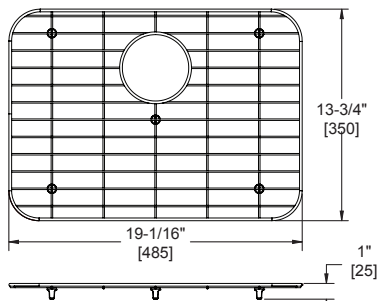

**GBG1415SS**  
Fits bowl size 14" X 15-3/4"

**GBG2115SS**  
Fits bowl size 21" X 15-3/4"

**GBG2816SS**  
Fits bowl size 28" X 15-3/4"

**GOBG1115SS**  
Fits bowl size 11-1/2" X 15"  
(For rear drain placement)

**GOBG1415SS**  
Fits bowl size 14" X 15-3/4"  
(For rear drain placement)

**GOBG1617SS**  
Fits bowl size 16" X 17-1/2"  
(For rear drain placement)

**GOBG2115SS**  
Fits bowl size 21" X 15-3/4"  
(For rear drain placement)

**GOBG2118SS**  
Fits bowl size 21" X 18-5/8"  
(For rear drain placement)

**GOBG2816SS**  
Fits bowl size 28" X 15-3/4"  
(For rear drain placement)