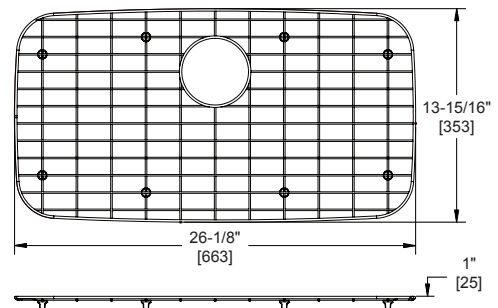

**GBG1415SS**  
Fits bowl size 14" X 15-3/4"

**GBG2115SS**  
Fits bowl size 21" X 15-3/4"

**GBG2816SS**  
Fits bowl size 28" X 15-3/4"

**GOBG1115SS**  
Fits bowl size 11-1/2" X 15"  
(For rear drain placement)

**GOBG1415SS**  
Fits bowl size 14" X 15-3/4"  
(For rear drain placement)

**GOBG1617SS**  
Fits bowl size 16" X 17-1/2"  
(For rear drain placement)

**GOBG2115SS**  
Fits bowl size 21" X 15-3/4"  
(For rear drain placement)

**GOBG2118SS**  
Fits bowl size 21" X 18-5/8"  
(For rear drain placement)

**GOBG2816SS**  
Fits bowl size 28" X 15-3/4"  
(For rear drain placement)