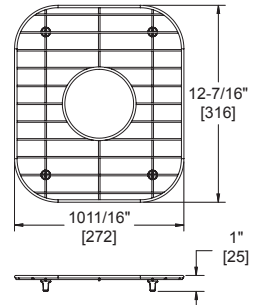

### FEATURES

- Nickel-bearing stainless steel
- Bright finish
- Gray feet
- Designed to fit specific sink bowl geometry
- Dishwasher safe

**GBG1318SS**  
Fits bowl size 13-1/2" X 18"

**GBG1414SS**  
Fits bowl size 14" X 14"

**GBG1415SS**  
Fits bowl size 14" X 15-3/4"

**GBG2115SS**  
Fits bowl size 21" X 15-3/4"

**GBG2816SS**  
Fits bowl size 28" X 15-3/4"

**GOBG1115SS**  
Fits bowl size 11-1/2" X 15"  
(For rear drain placement)

**GOBG1415SS**  
Fits bowl size 14" X 15-3/4"  
(For rear drain placement)

**GOBG1617SS**  
Fits bowl size 16" X 17-1/2"  
(For rear drain placement)

**GOBG2115SS**  
Fits bowl size 21" X 15-3/4"  
(For rear drain placement)

**GOBG2118SS**  
Fits bowl size 21" X 18-5/8"  
(For rear drain placement)

**GOBG2816SS**  
Fits bowl size 28" X 15-3/4"  
(For rear drain placement)