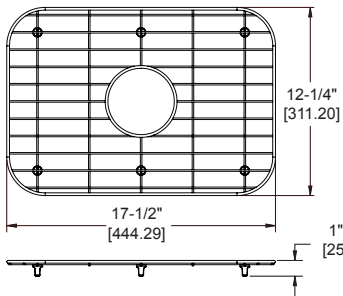

### FEATURES

- Nickel-bearing stainless steel
- Bright finish
- Gray feet
- Designed to fit specific sink bowl geometry
- Dishwasher safe

**GBG1318SS**  
Fits bowl size 13-1/2" X 18"

**GBG1414SS**  
Fits bowl size 14" X 14"

**GBG1415SS**  
Fits bowl size 14" X 15-3/4"

**GBG2115SS**  
Fits bowl size 21" X 15-3/4"

**GBG2816SS**  
Fits bowl size 28" X 15-3/4"

**GOBG1115SS**  
Fits bowl size 11-1/2" X 15"  
(For rear drain placement)

**GOBG1415SS**  
Fits bowl size 14" X 15-3/4"  
(For rear drain placement)

**GOBG1617SS**  
Fits bowl size 16" X 17-1/2"  
(For rear drain placement)

**GOBG2115SS**  
Fits bowl size 21" X 15-3/4"  
(For rear drain placement)

**GOBG2118SS**  
Fits bowl size 21" X 18-5/8"  
(For rear drain placement)

**GOBG2816SS**  
Fits bowl size 28" X 15-3/4"  
(For rear drain placement)